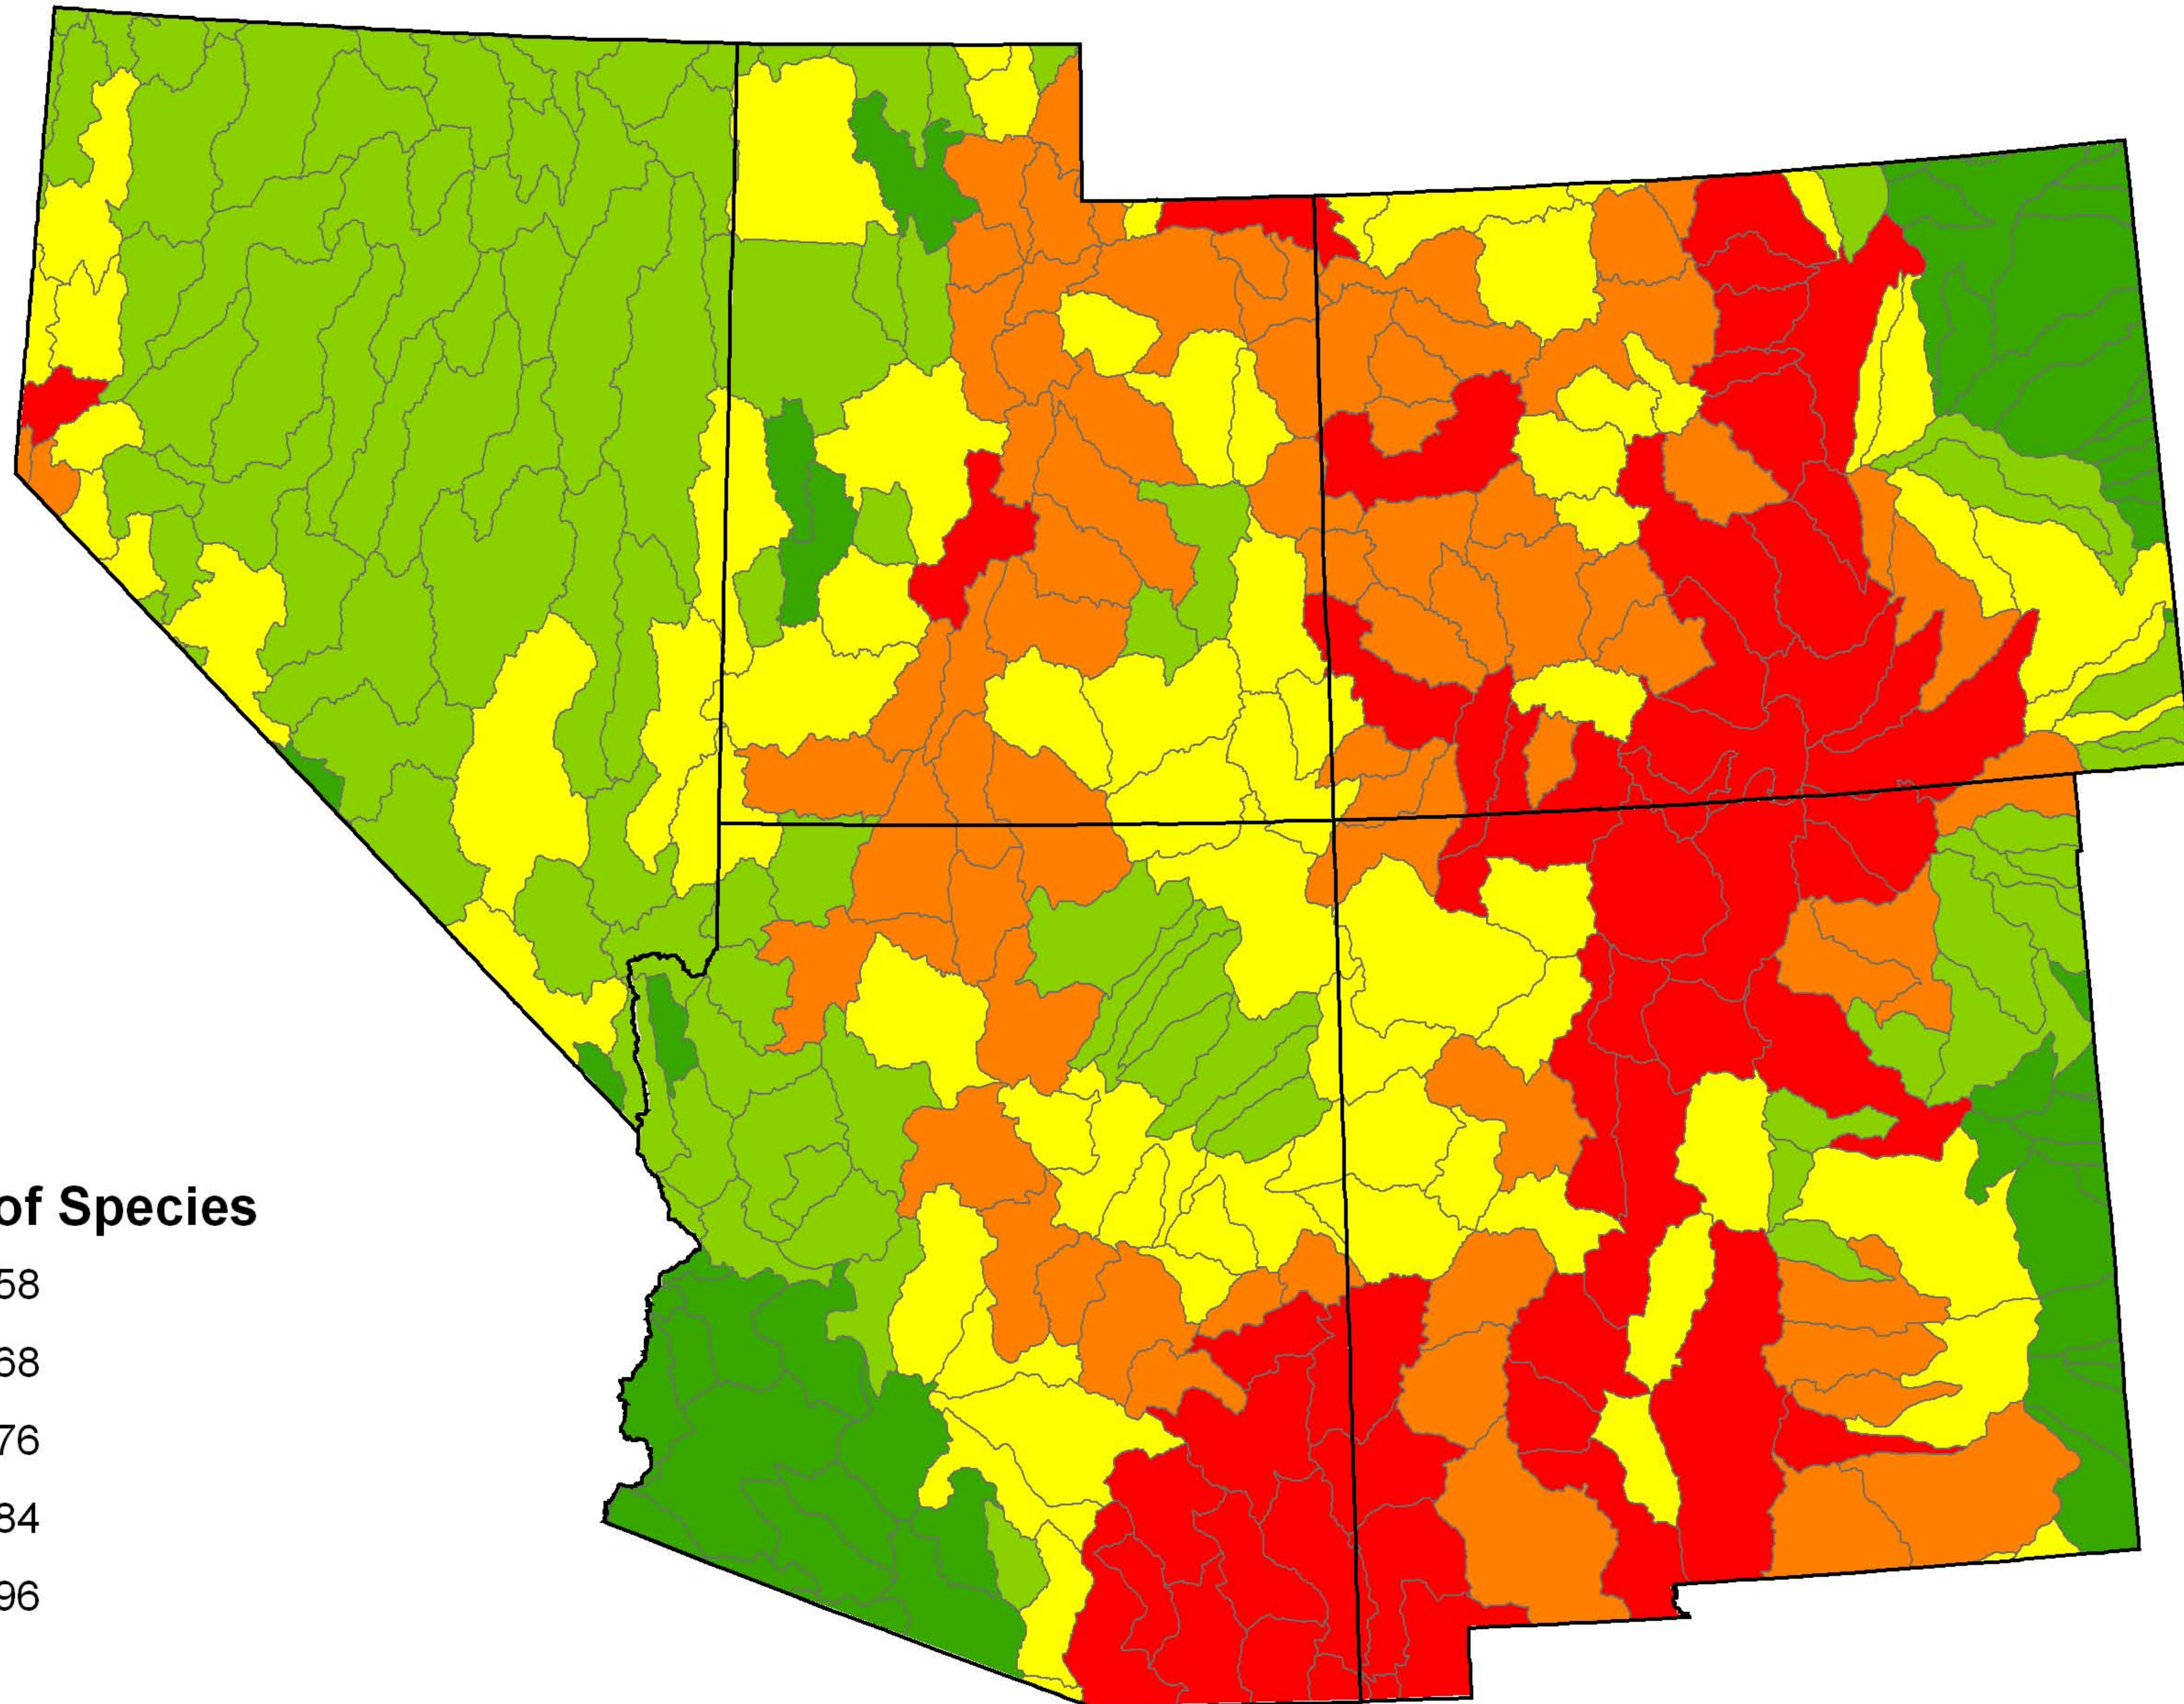

# Mammalian Species Richness

## Legend

### Number of Species

0 50 100 200 300 400 Kilometers