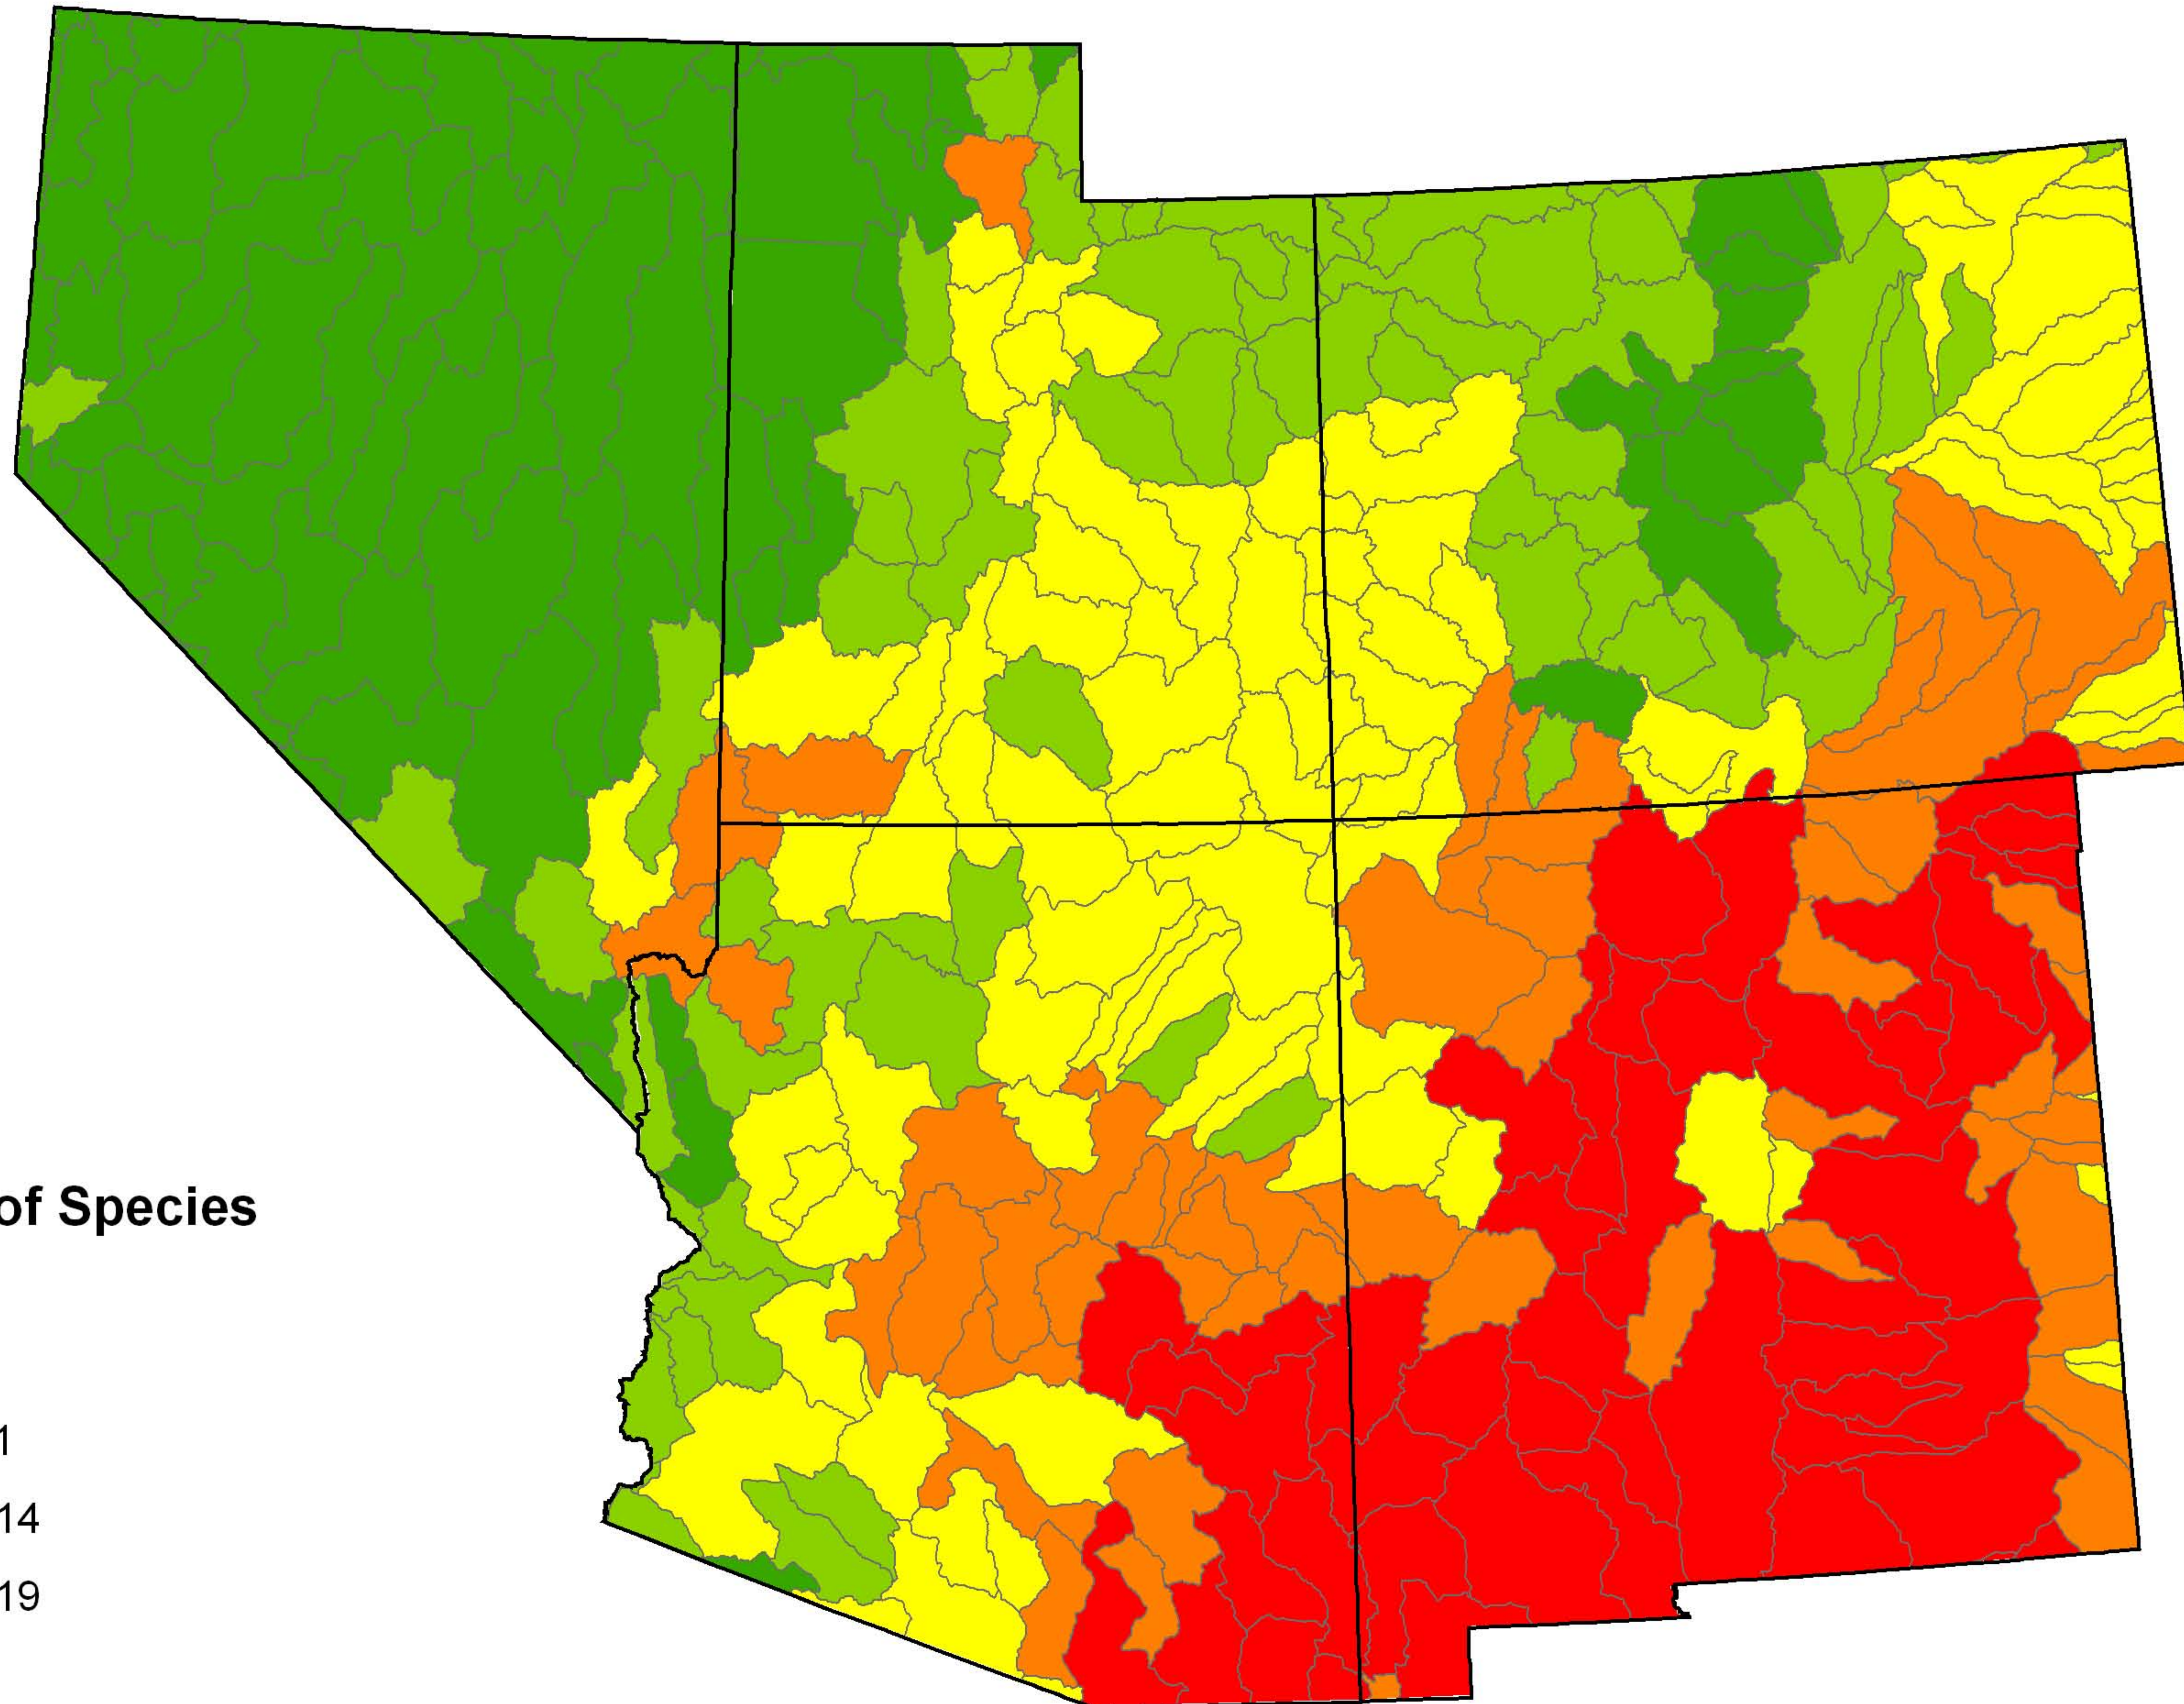

Amphibian Species Richness

Legend

Number of Species

0 50 100 200 300 400 Kilometers