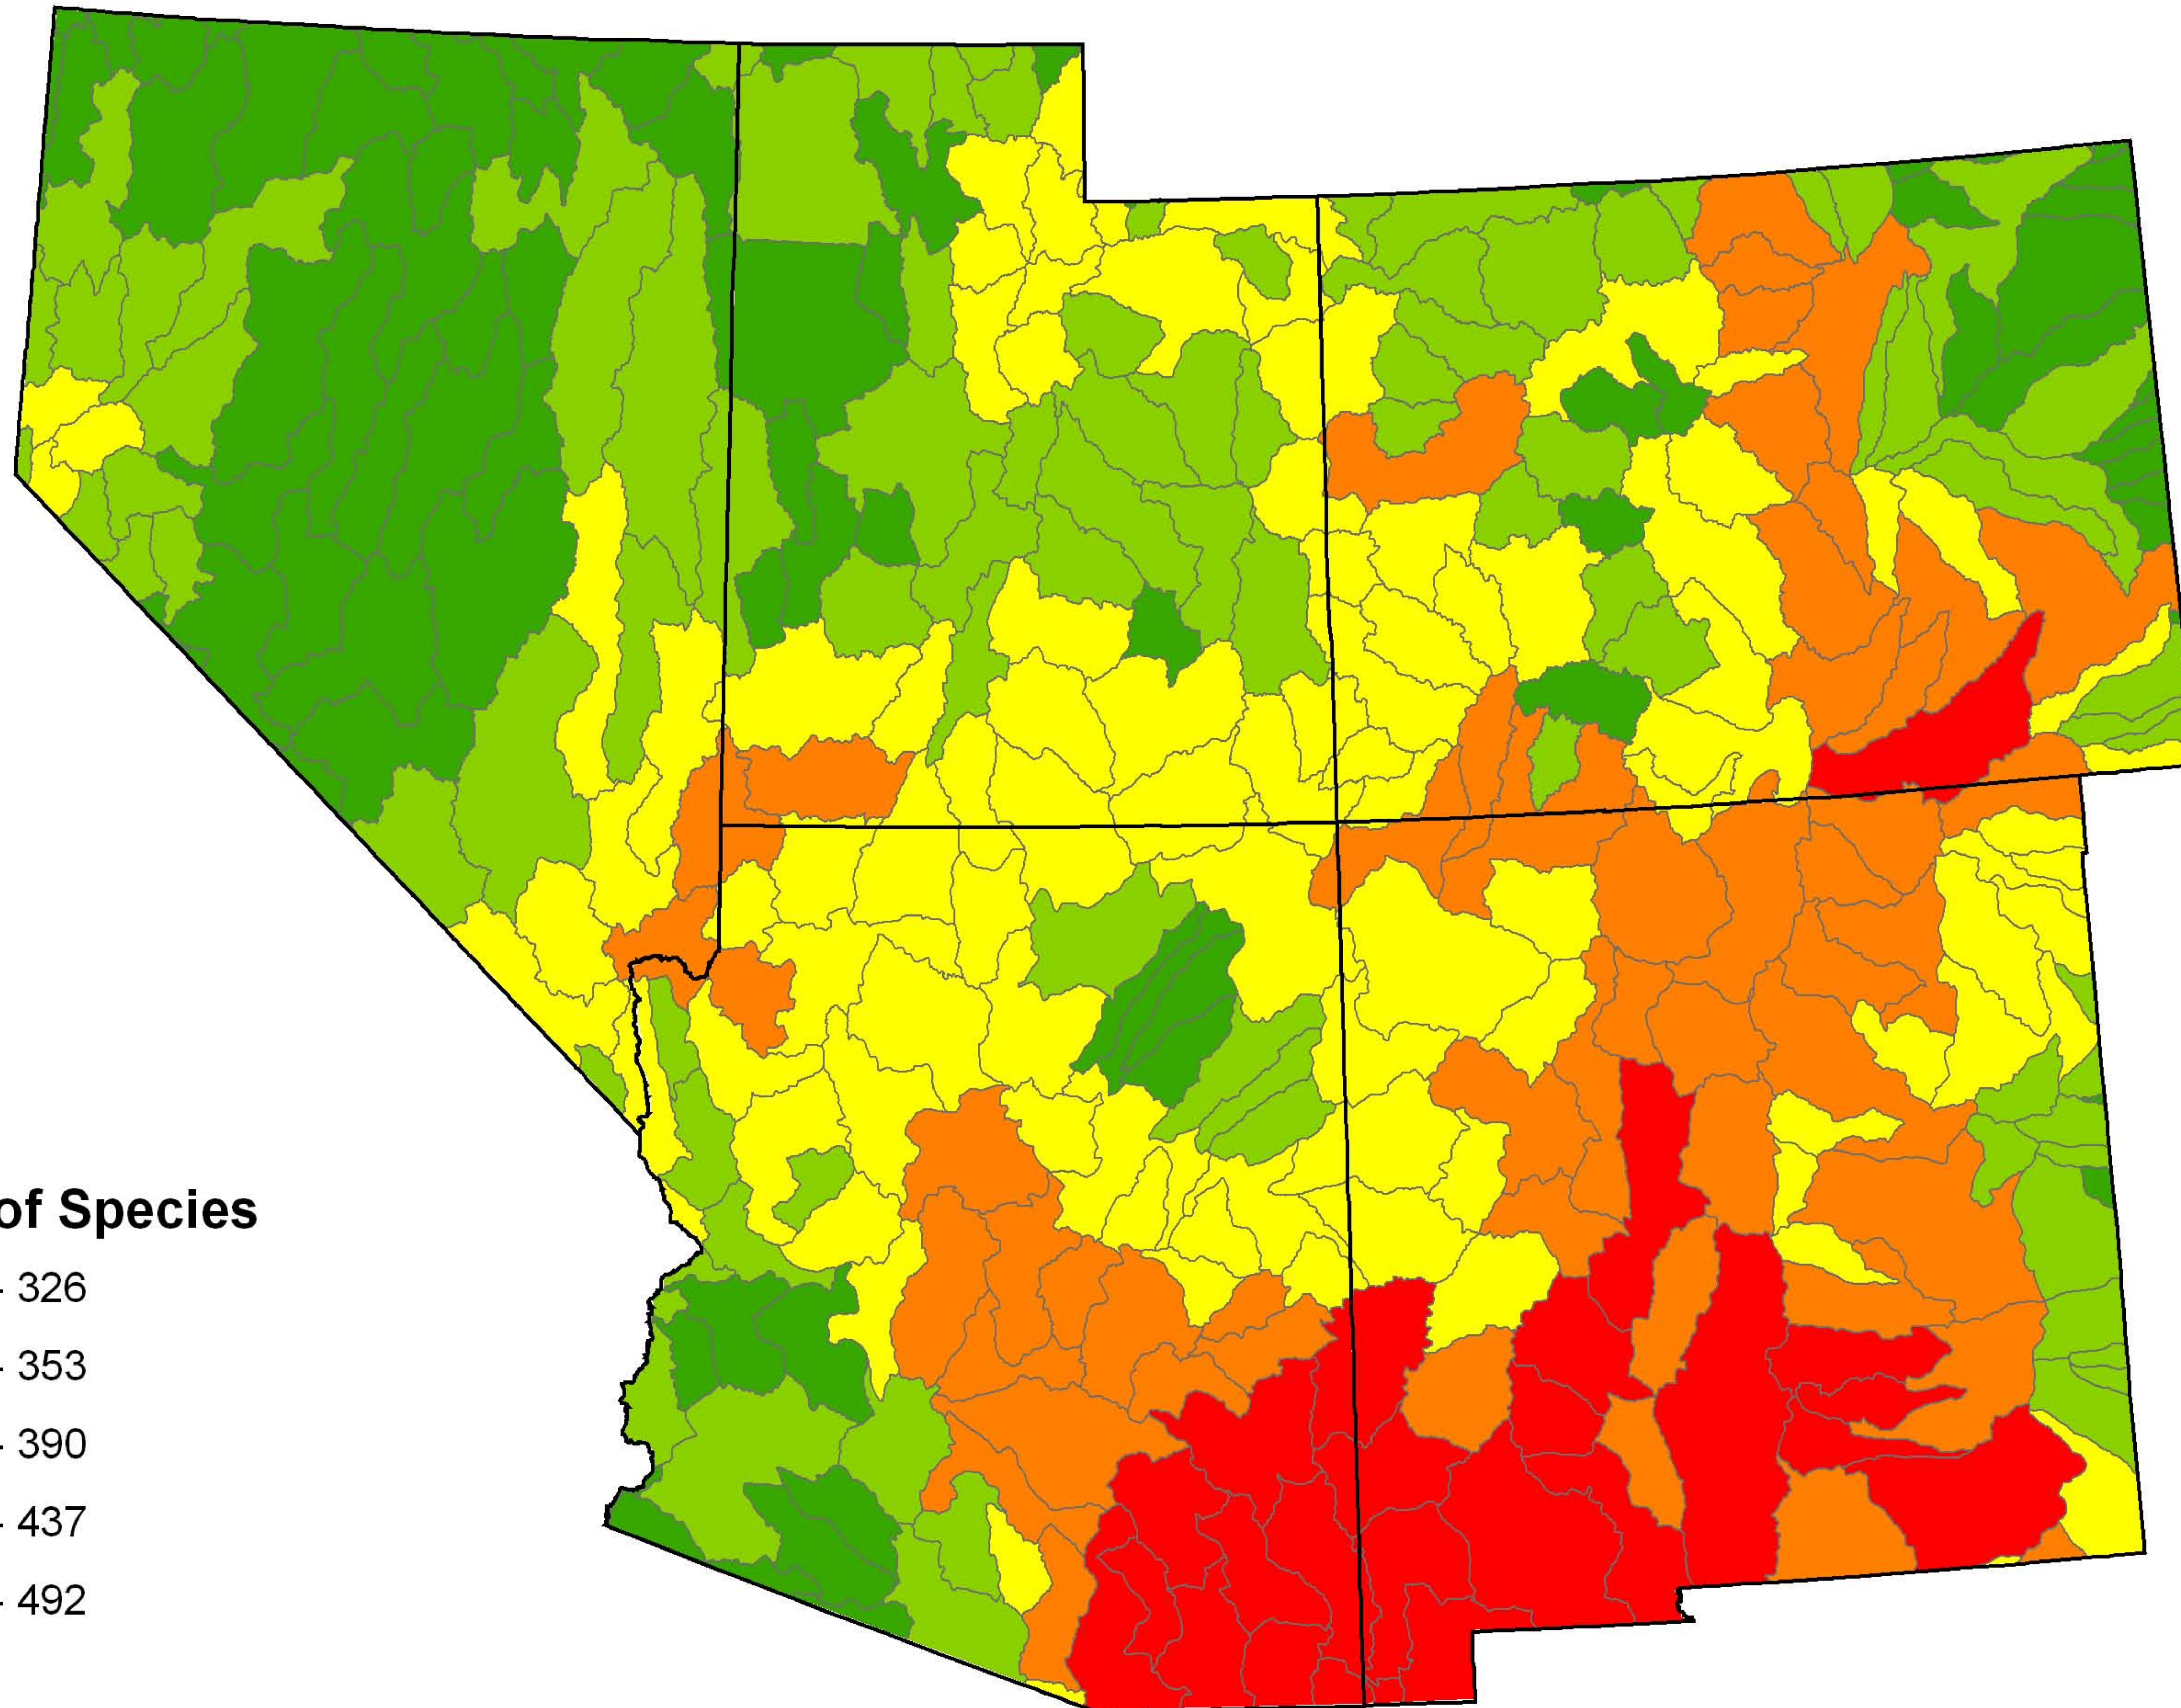

Terrestrial Vertebrate Species Richness

Legend

Number of Species

0 50 100 200 300 400 Kilometers